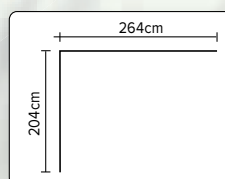

41268
Stoel Lille
Stuhl Lille
56x45/55x79cm
PP seat white
steel matt black KD legs

Amalfi

43179

Hoekbank dining Amalfi
Eckbank Dining Amalfi

2-seater bench with one armrest 130x74x78cm
middle sofa without armrest 60x74x78cm
corner sofa 74x74x78cm, table 130x70x60cm
aluminium frame matt charcoal
armrest polywood, 245gr/m² olefin cushion