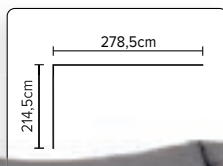

43076
Lounge hoekset Prato Forte
Lounge Eckset Prato Forte
2-seat sofa with one armrest 134x80,5x87cm
middle sofa without armrest 64x80,5x87cm
corner sofa 80,5x80,5x87cm
aluminium frame matt anthracite
270gr/m² olefin cushion
mix size wicker grey/anthracite