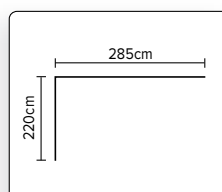

43445
Lounge hoekset Treviso Mountain
Lounge Eckset Treviso Mountain
3-seat sofa with one armrest 200x86x94cm
2-seat sofa with one armrest 135x86x94cm
corner sofa 85x85x94cm
aluminium frame matt anthracite
190gr/m² olefin cushion
mix size wicker taupe