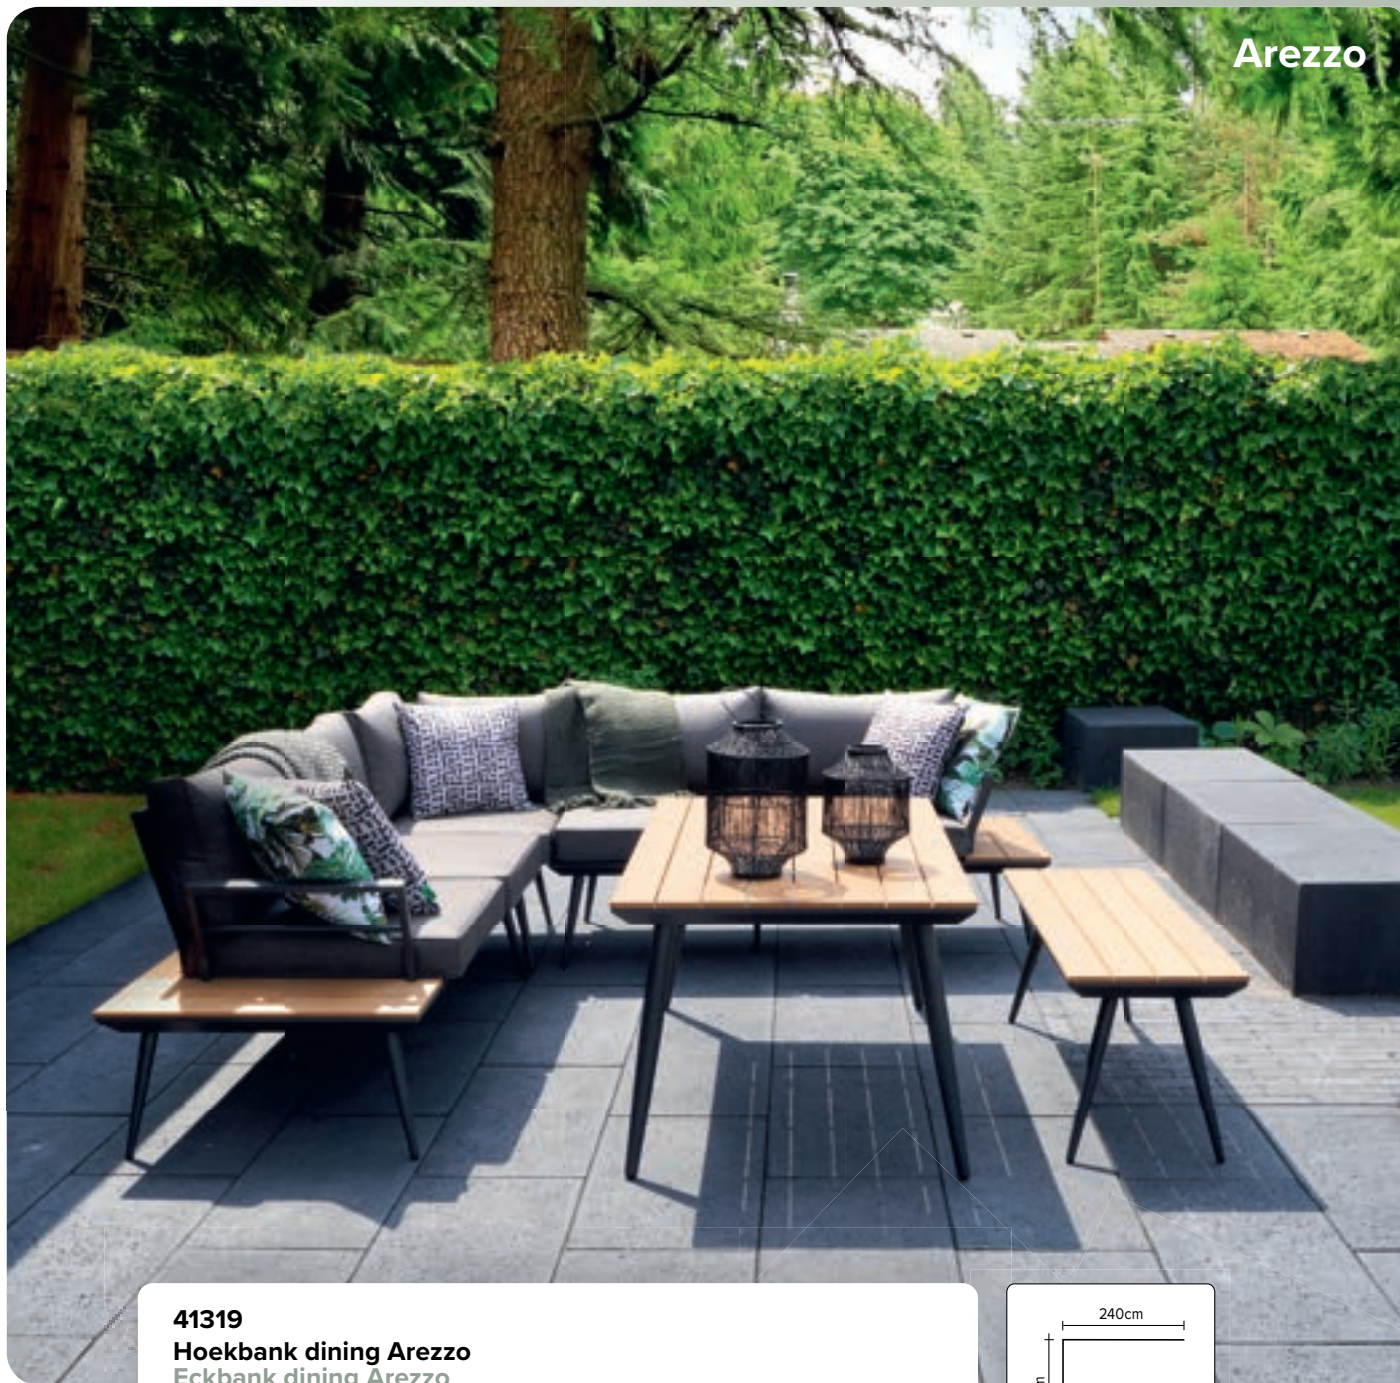

41319

Hoekbank dining Arezzo
Eckbank dining Arezzo

2-seater bench 164x76x79cm, corner part 76x76x79cm
table 140x80x65cm, bench 120x41x46cm
aluminium frame anthracite, table and bench teaklook polywood
250gr/m² spun-polyester cushion grey/taupe design, black 2*2 textile