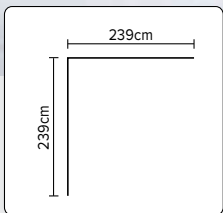

Lugo Stone

41587
Loungehoekset Lugo Stone
Lounge Eckset Lugo Stone

right sofa 154x85x64cm, left sofa 154x85x64cm
corner part 85x85x64cm, table 84x84x47cm, 2 benches 84x37x34cm
aluminium frame, 8x1,3mm flat wicker grey, 230gr/m² spun-polyester
cushiontop: top: 5mm transparent glass

Jive Rock

41356
Loungeset dining Jive Rock
Lounge-Set dining Jive Rock

1-seat sofa 65x70x80cm / 3-seat sofa 180x70x80cm /
table 140x80x67cm, aluminium frame, 8x2mm double
half round wicker, mixed grey, 230gr/m² spun-polyester,
top: 5mm grey glass

41354
Hoekbank dining Jive Rock
Eckbank dining Jive Rock

3-seat single armrest sofa 174x70x80cm / 3-seat sofa 189x70x80cm / table 140x80x67cm
aluminium frame, 8x2wmm double half round wicker mixed grey
top: 5mm grey glass, 230gr/m² spun-polyester cushion
5mm transparent tempered glass

41358
Hocker Jive Rock

footstool 40x40x35cm
aluminium frame
8x2mm double half round wicker
mixed grey
230gr/m² spun-polyester