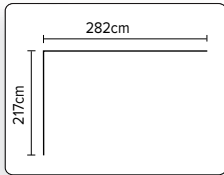

Social Garden

Pina Colada

41679
Loungehoekset Pina Colada Negro
Lounge-Eckbank Pina Colada Negro

2-seat sofa 137x80x86cm
middle sofa 65x80x86cm
corner sofa 80x80x86cm
aluminium frame matt anthracite
230gr/m² olefin cushion, 4*4 black & grey textilene

41674
Loungetafel Pina Colada Ceramic Negro
Loungetisch Pina Colada Ceramic Negro

130x75x53cm
aluminium frame matt anthracite
top: 5mm glazed ceramic glass