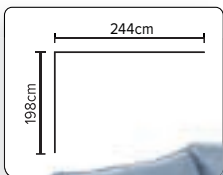

Jive Rock

41356
Loungeset dining Jive Rock
Lounge-Set dining Jive Rock

1-seat sofa 65x70x80cm / 3-seat sofa 180x70x80cm /
table 140x80x67cm, aluminium frame, 8x2mm double
half round wicker, mixed grey, 230gr/m² spun-polyester,
top: 5mm grey glass