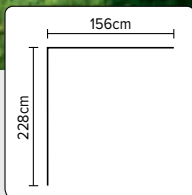

41385
Loungehoekset Valencia Smoke
Lounge-Eckset Valencia Smoke

3-seat sofa 228x72x70cm, 2-seat sofa 156x72x70cm, table 90x56x33,5cm
aluminium frame, 10mm twin wicker mixed grey 245gr/m² olefin cushion
top: alu hand painting slat