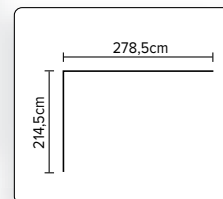

43012
Dining stoel Prato Brick
Dining Stuhl Prato Brick

60x68x109cm
aluminium frame
matt anthracite
220 gr/m² olefin cushion
mix size wicker grey