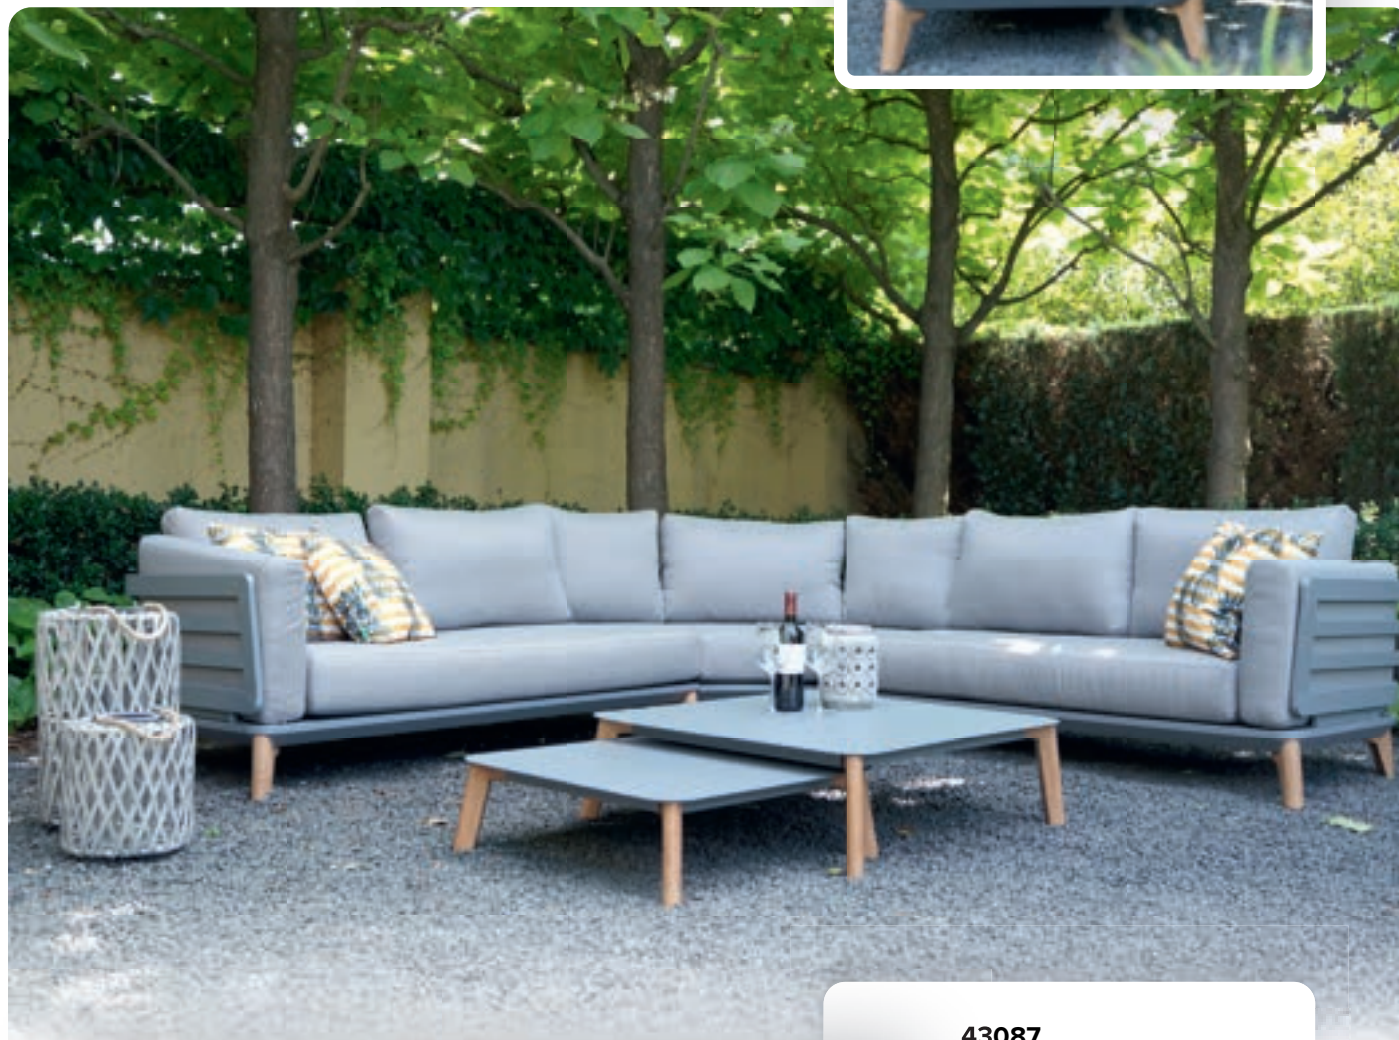

Sphere

43087
Loungehoekset Sphere
Lounge-Eckset Sphere

left and right 2-seater sofa
166x83x61cm
corner sofa 114x114x61cm
table 85x85x28cm
and 68x68x21cm
aluminium frame matt grey
270gr/m² olefin cushion