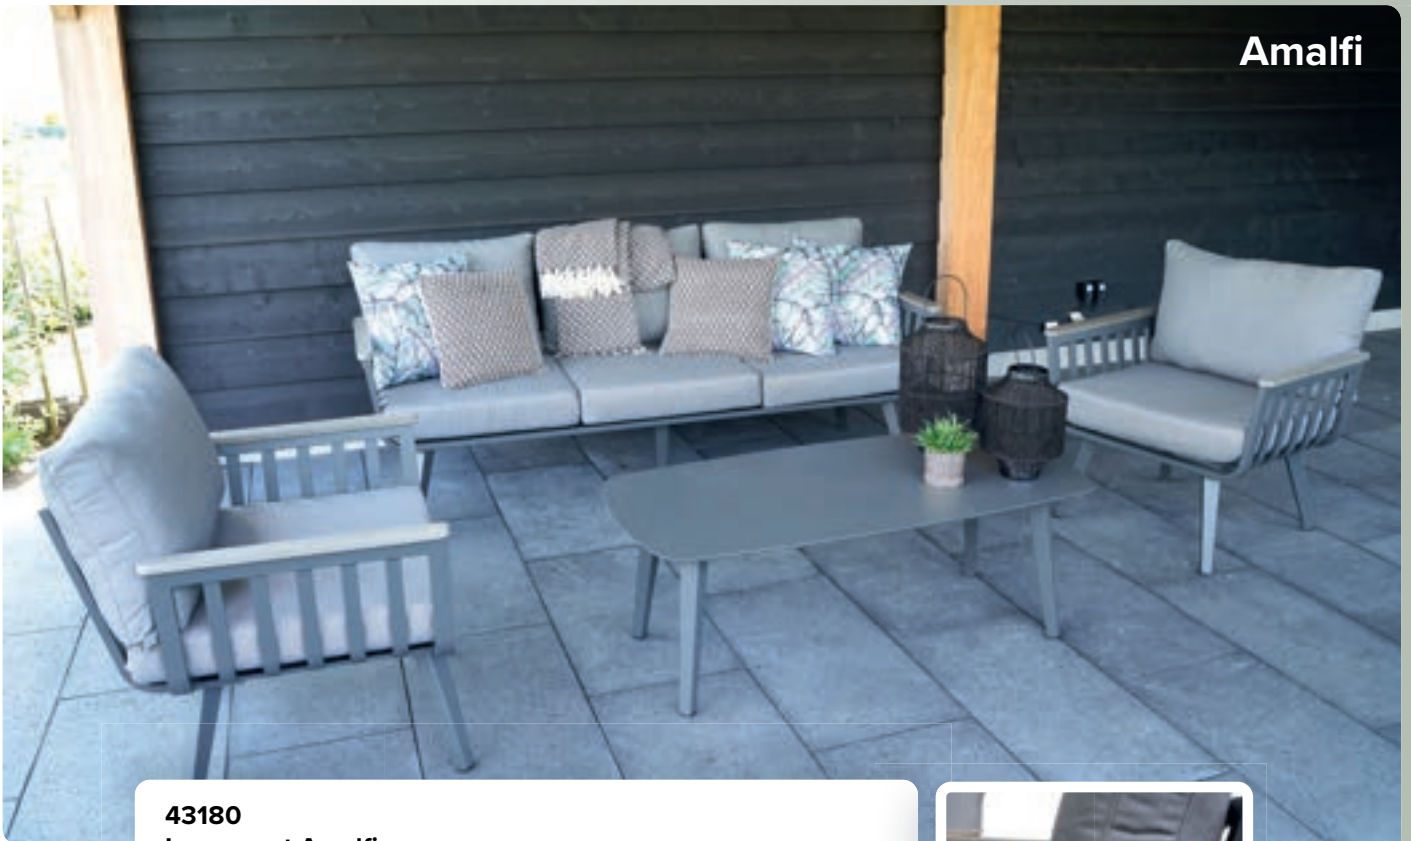

43180

Loungeset Amalfi
Lounge-Set Amalfi

chair 78,5x74x70cm, bench 195x74x70cm, table 120x60x43cm
aluminium frame matt charcoal, armrest polywood
245gr/m² olefin cushion

Ook in white, artikel 43176, zie blz. 11

Auch in Farbe white, Artikel 43176, siehe Seite 11