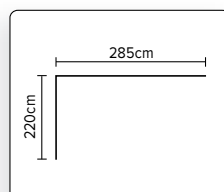

43423
Loungebank Treviso Brick
Loungebank Treviso Brick
194x83x94m, aluminium frame
matt anthracite, 220gr/m² olefin cushion
mix size wicker grey

43422
Loungestoel Treviso Brick **120 KG**
Loungestuhl Treviso Brick
74x83x94cm, aluminium frame
matt anthracite, 220gr/m² olefin cushion
mix size wicker grey

43425
Lounge hoekset Treviso Brick
Lounge Eckset Treviso Brick
3-seat sofa with one armrest 200x86x94cm
2-seat sofa with one armrest 135x86x94cm
corner sofa 85x85x94cm
aluminium frame matt anthracite
220gr/m² olefin cushion
mix size wicker grey