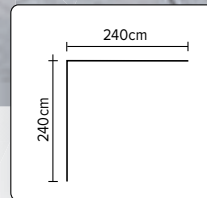

41340

Bijzettafeltjes Arezzo S/2
Beistelltische Arezzo S/2

Ø45x40cm, Ø58x45cm
aluminium frame anthracite
top: polywood teaklook

NEW
COLLECTION