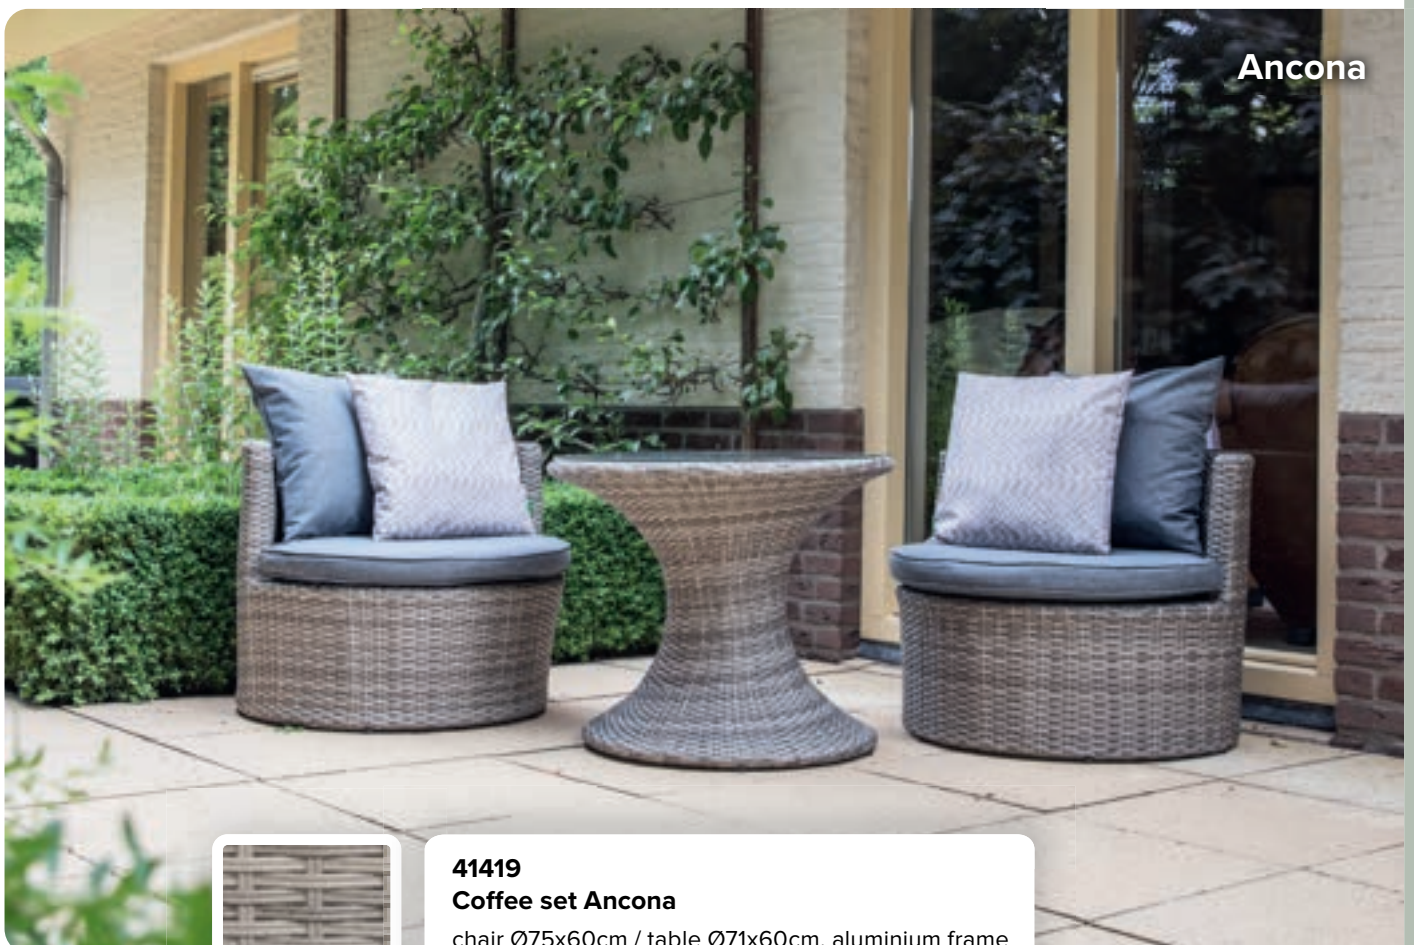

Ancona

41419

Coffee set Ancona

chair Ø75x60cm / table Ø71x60cm, aluminium frame
8x1,3mm double half round wicker mixed grey
200gr/m² spun-polyester cushion
top: 5mm transparent glass