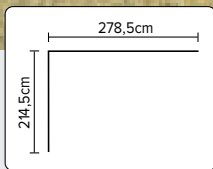

43020

Lounge hoekset Prato Mountain
Lounge Eckset Prato Mountain

2-seat sofa with one armrest 134x80,5x87cm

middle sofa without armrest 64x80,5x87cm

corner sofa 80,5x80,5x87cm

aluminium beige frame

220 gr/m² olefin cushion

mix size wicker taupe