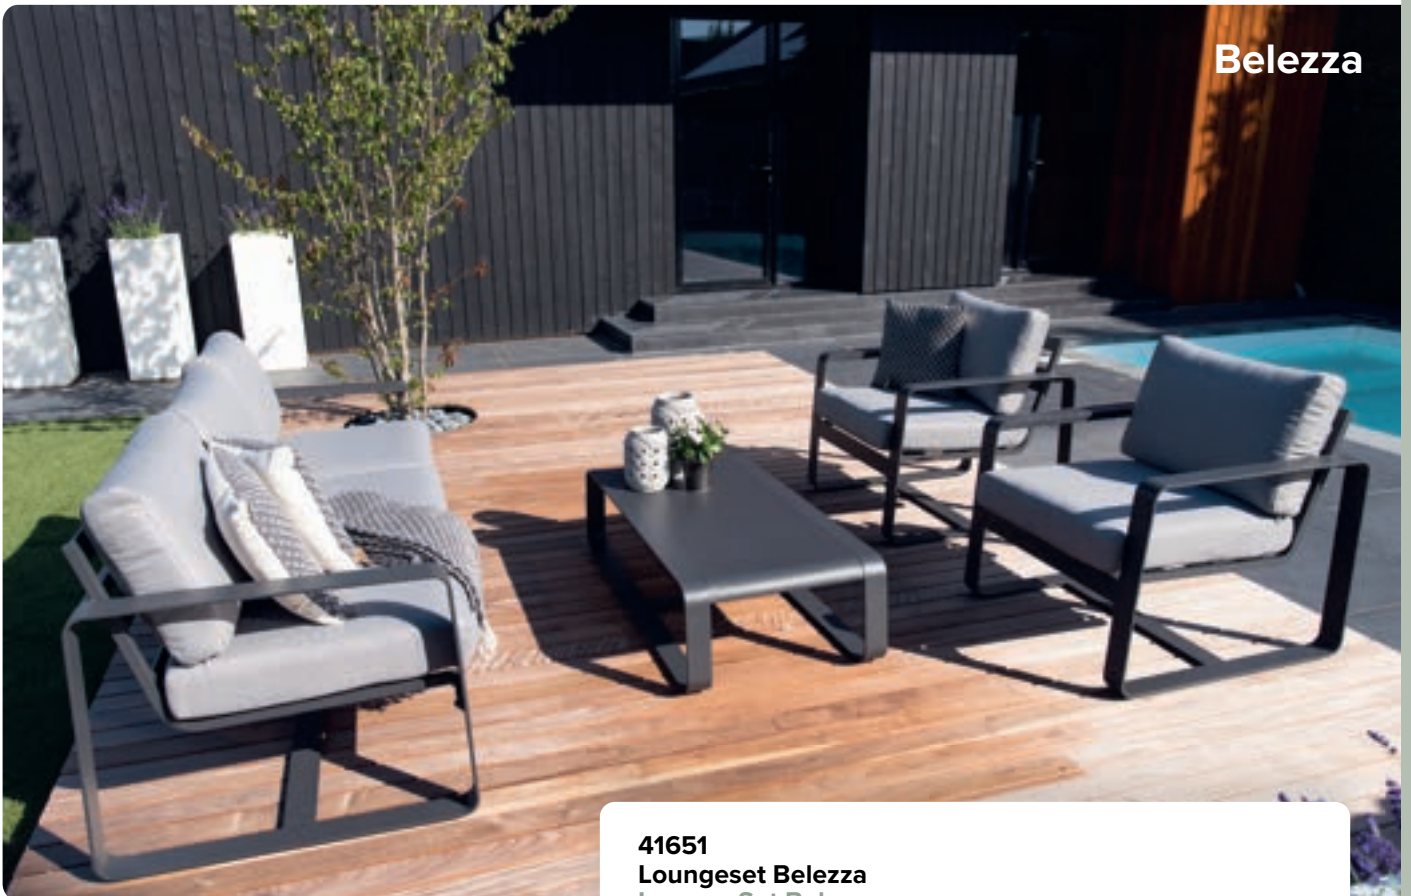

Belezza

41651
Loungeset Belezza
Lounge-Set Belezza

chair 74x78x73cm, bench 194x78x73cm, table 120x60x32,5cm
 aluminium frame matt charcoal, 270gr/m² olefin cushion
 top: aluminium frame matt anthracite

Let's get out