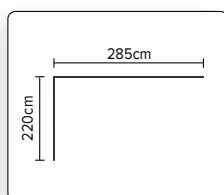

43464
Lounge hocker Florence Forte
Lounge Hocker Florence Forte

59x58x31cm, aluminium frame
matt anthracite, 270gr/m² olefin cushion
mix size wicker grey/anthracite