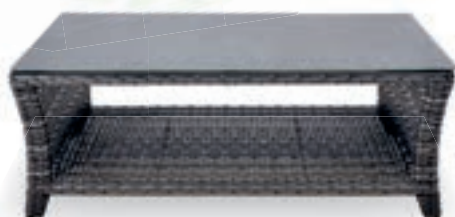

43126
Koffietafel Soho Forte
Loungetafel Soho Forte

120x60x45cm, aluminium frame
mix size wicker grey/anthracite
top: 6mm glazed ceramic glass,
color mixed grey