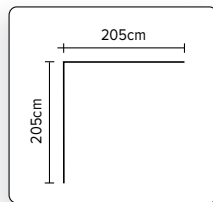

Xara

41650
Loungehoekset Xara
Lounge-Eckset Xara

2-seater bench 133x72x75,5cm
corner part 72x72x75,5cm
table 100x100x70cm
bench 85x39x36cm
aluminium frame matt charcoal
245gr/m² olefin cushion
top: 5mm ceramic look glass

Belezza

41651
Loungeset Belezza
Lounge-Set Belezza

chair 74x78x73cm, bench 194x78x73cm, table 120x60x32,5cm
aluminium frame matt charcoal, 270gr/m² olefin cushion
top: aluminium frame matt anthracite