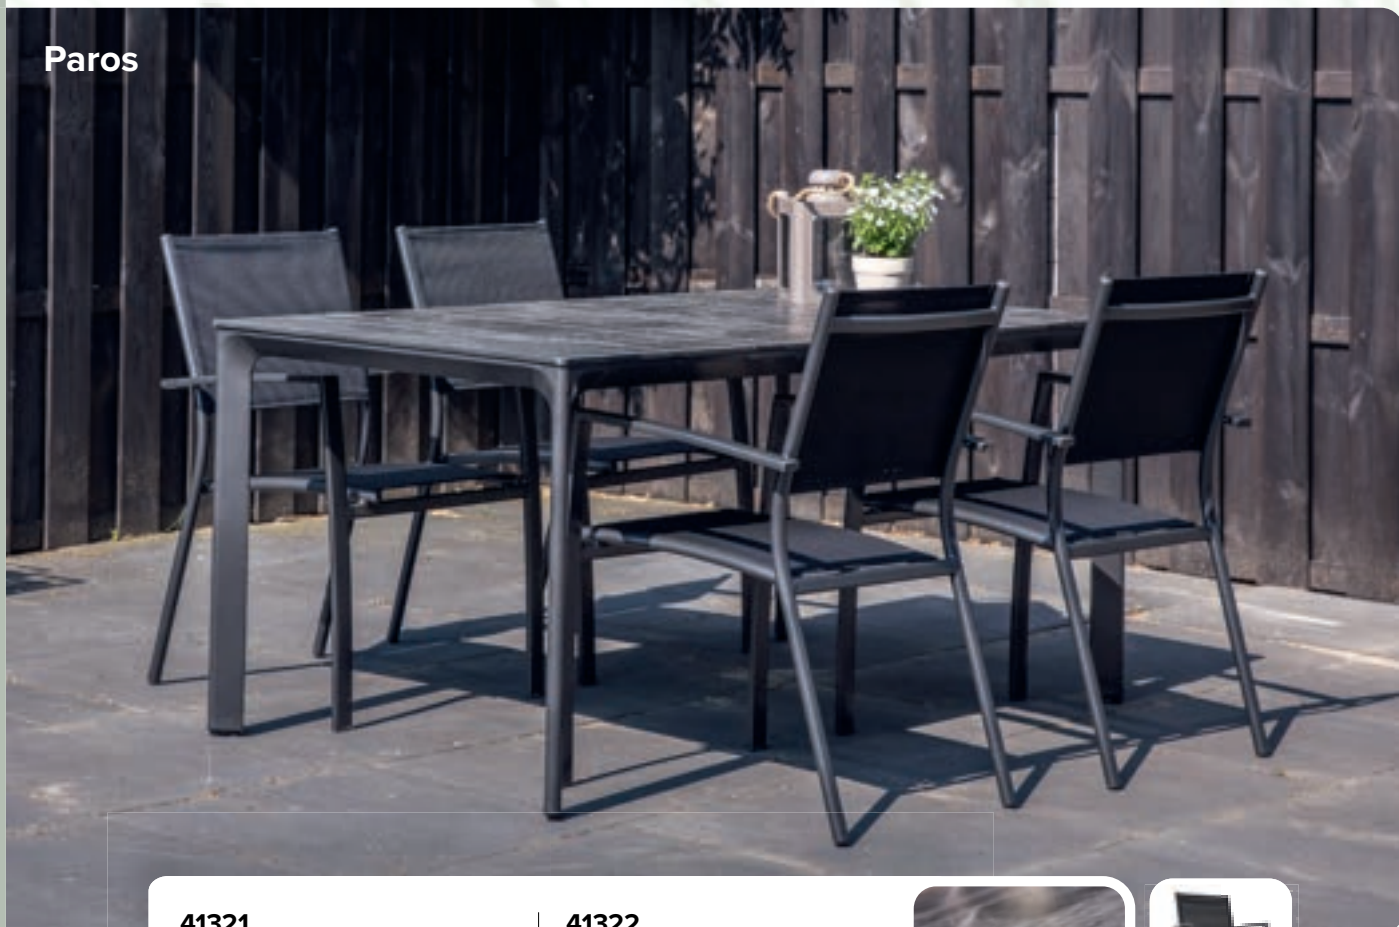

Paros

41321

Tafel Paros HPL
Tisch Paros HPL

160x90x74cm
aluminium frame in anthracite
top: HPL slats in granite look

41322

Tafel Paros HPL
Tisch Paros HPL

200x90x74cm
aluminium frame in anthracite
top: HPL slats in granite look

41983
Zie blz. 123