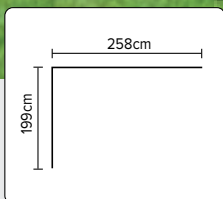

Marah

41653

Loungehoekset Marah
Lounge-Eckset Marah

2-seater bench 122,5x76,5x78cm, armless sofa 59x76,5x78cm
corner part 76,5x76,5x78cm, table 120x60x41cm
aluminium frame matt charcoal, 245gr/m² olefin cushion
top: 5mm ceramic look glass