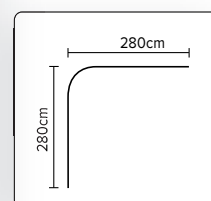

43087
Loungehoekset Sphere
Lounge-Eckset Sphere

left and right 2-seater sofa
166x83x61cm
corner sofa 114x114x61cm
table 85x85x28cm
and 68x68x21cm
aluminium frame matt grey
270gr/m² olefin cushion