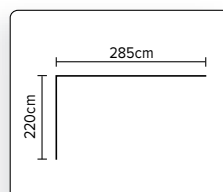

43505
Lounge hoekset Florence Tessile
Lounge Eckset Florence Tessile
3-seat sofa with one armrest 200x85x94cm
2-seat sofa with one armrest 135x85x94cm
corner sofa 85x85x94cm
aluminium frame matt anthracite
480gr/m² textilene
220gr/m² olefin cushion