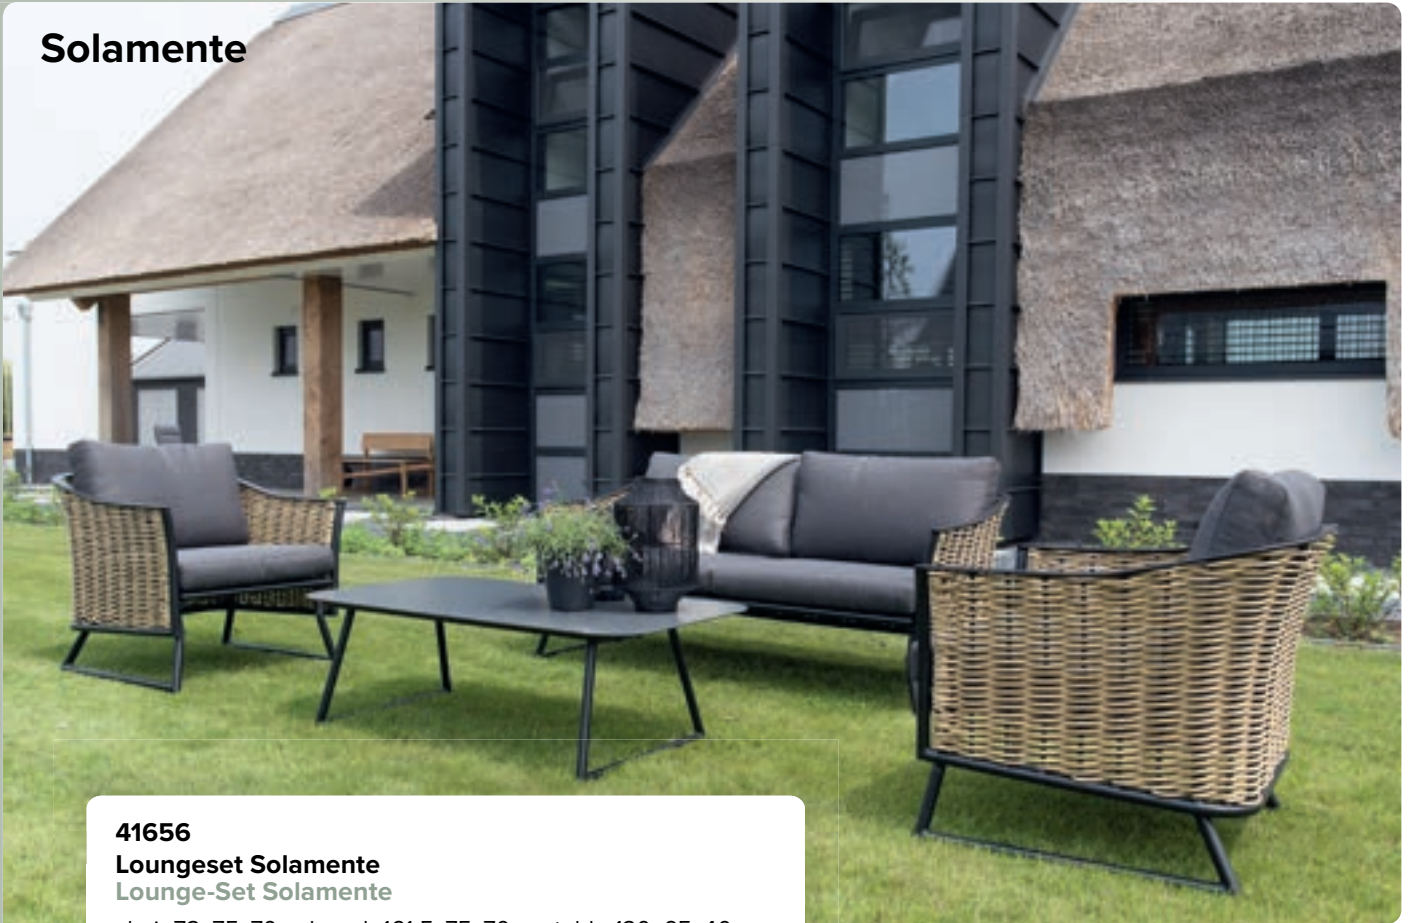

Solamente

41656

Loungeset Solamente
Lounge-Set Solamente

chair 72x75x70cm, bench 161,5x75x70cm, table 120x65x40cm
aluminium frame black, Ø8mm wicker natural
270g/m² olefin cushion, top: 5mm painting glass

Crest / Solamente

41658

Tafel Crest
Tisch Crest

180x90x75cm
aluminium frame matt black
top: 5mm coated glass

41657

Stoel Solamente
Stuhl Solamente

chair 56x60x77cm
aluminium frame matt black
Ø8mm wicker natural, 270g/m² olefin cushion

120 KG