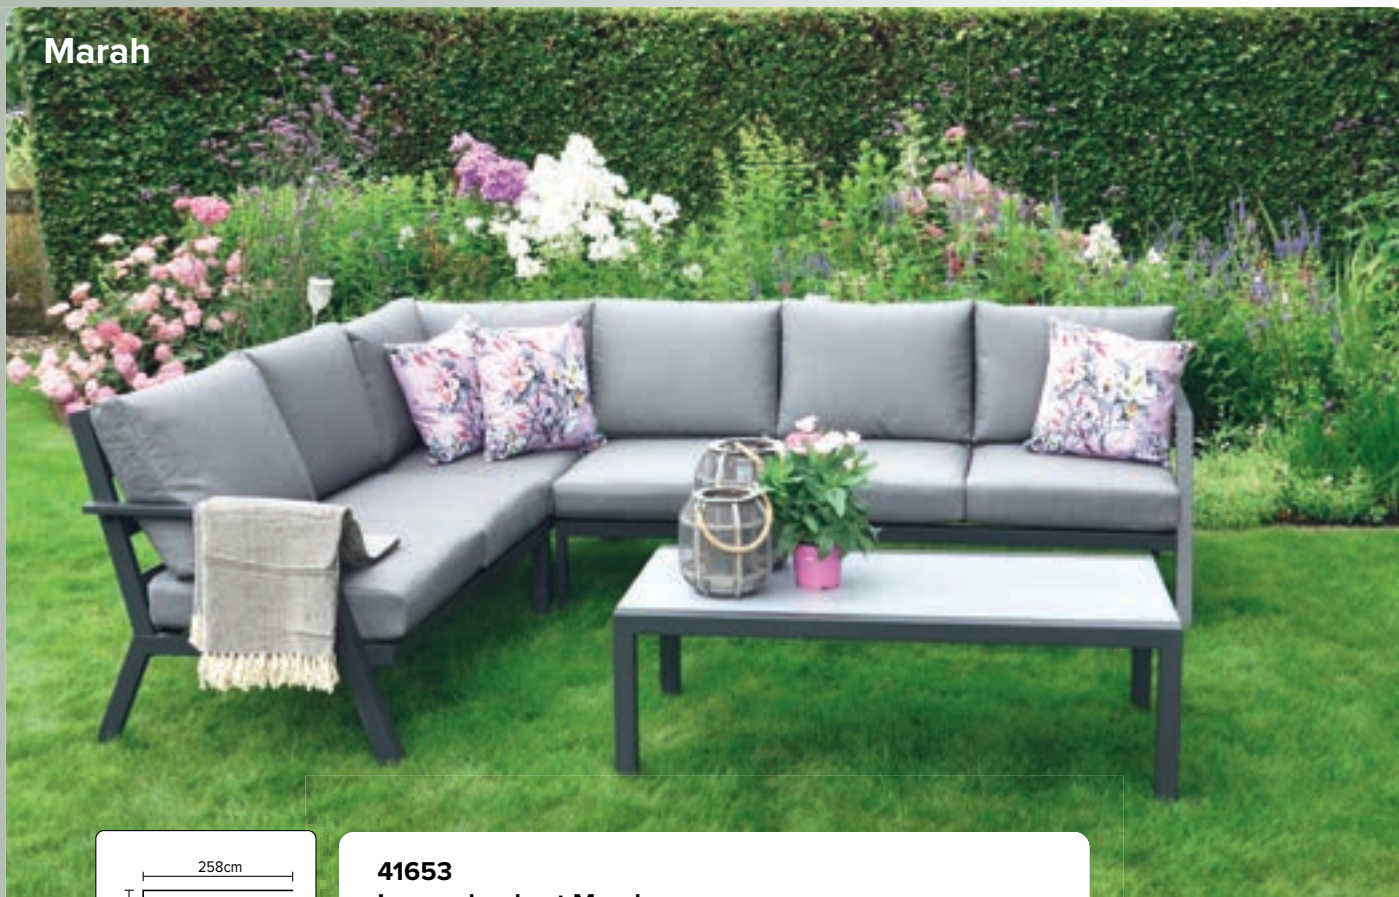

Marah

41653

Loungehoekset Marah
Lounge-Eckset Marah

2-seater bench 122,5x76,5x78cm, armless sofa 59x76,5x78cm
corner part 76,5x76,5x78cm, table 120x60x41cm
aluminium frame matt charcoal, 245gr/m² olefin cushion
top: 5mm ceramic look glass