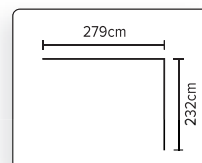

Breeze

41843

Picknickset Breeze anthraciet
Picknick Set Breeze anthrazit

220x184x74,5cm

aluminium matt anthracite frame and table top

Ook in white, artikel 41849, zie blz. 12

Auch in Farbe white, Artikel 41849, siehe Seite 12

Evora

43322

Loungehoekset Evora
Lounge-Eckset Evora

3-seater sofa 220x79x67,5cm, 2-seater sofa 155x79x67,5cm
table 120x76x35cm and 77x77x35cm

aluminium frame matt anthracite
top: SPC, 270gr/m² olefin cushion